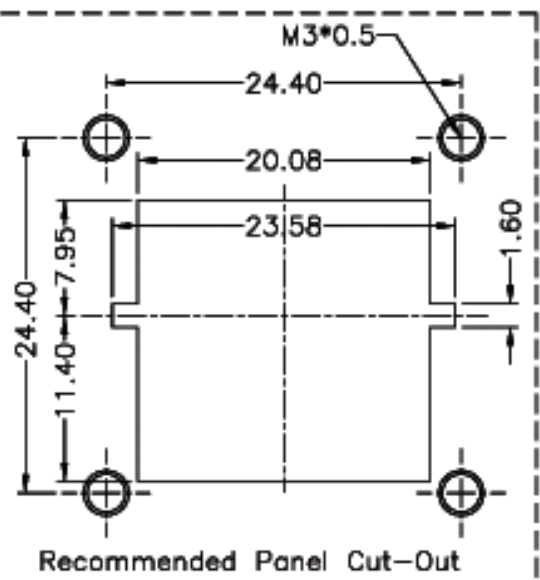

REV.	CON. NO.	DATE	BY	DESCRIPTION

**APPROVED**

SIGNATURE \_\_\_\_\_

DATE \_\_\_\_\_

- Note:
- \*  $\varnothing$  Important Dimension. (⊙為重點尺寸)
  - \* Waterproof Rate: IP67
  - \* Connector: Black, ABS
  - \* Set ②③④ in One 1# Zipper Bag (零件②③④ 封包於1個1號夾鏈袋內)

UNIT:mm		TITLE	RJ45 Shielded Cat5 110D Keystone Jack
TOLERANCE	.X ±0.25 .XX ±0.1 .XXX ±0.05 ANGLES ±1°	SCALE	Free
REV.	01	SHEET	1 OF 2
SIZE	A4	⊙	Inspection Item

ITEM NO	A-RJ45KS-R	DRAWN BY	DongYaLi	DATE	2006/05/08
DWG NO	A-RJ45KS-R	CHECKED BY	Robert Hsu	DATE	2006/05/30
CUSTOMER		APPROVED BY	Max	DATE	2006/06/02

包裝規範圖

×20PCS

APPROVED	
SIGNATURE	
DATE	

Note:

- \* 一盒可放置20Pcs.
- \* 使用中箱,(390\*350\*270).
- \* 配件放置請依包裝規範

UNIT:mm		TITLE	RJ45 Shielded Cat5 110D Keystone Jack		ITEM NO	A-RJ45KS-R	DRAWN BY	DongYaLi	DATE	2006/05/08		
TOLERANCE	±0.5 mm	SCALE	Free		SHEET	2 OF 2	DWG NO	A-RJ45KS-R	CHECKED BY	Robert Hsu	DATE	2006/05/30
		REV.	01		SIZE	A4	CUSTOMER		APPROVED BY	Max	DATE	2006/06/02