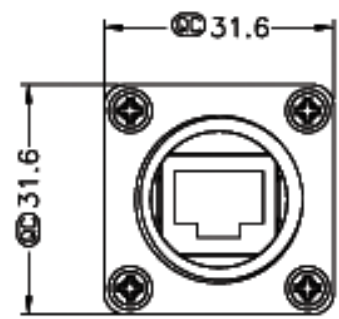

REV.	CON. NO.	DATE	BY	DESCRIPTION

**APPROVED**

SIGNATURE \_\_\_\_\_

DATE \_\_\_\_\_

- Note:
- \*  $\varnothing$  Important Dimension. (⊙為重點尺寸)
  - \* Waterproof Rate: IP67
  - \* Connector: Black, ABS
  - \* Set ②③④ in One 1# Zipper Bag (零件②③④ 封包於1個1號夾鏈袋內)

UNIT:mm		TITLE	RJ45 Shielded Cat5 110D Keystone Jack
TOLERANCE	.X ±0.25 .XX ±0.1 .XXX ±0.05 ANGLES ±1°	SCALE	Free
REV.	01	SHEET	1 OF 2
SIZE	A4	⊙	Inspection Item

ITEM NO	A-RJ45KS-R	DRAWN BY	DongYaLi	DATE	2006/05/08
DWG NO	A-RJ45KS-R	CHECKED BY	Robert Hsu	DATE	2006/05/30
CUSTOMER		APPROVED BY	Max	DATE	2006/06/02

包裝規範圖

×20PCS

APPROVED	
SIGNATURE	
DATE	

Note:

- \* 一盒可放置20Pcs.
- \* 使用中箱,(390\*350\*270).
- \* 配件放置請依包裝規範

UNIT:mm		TITLE	RJ45 Shielded Cat5 110D Keystone Jack		ITEM NO	A-RJ45KS-R	DRAWN BY	DongYaLi	DATE	2006/05/08		
TOLERANCE	±0.5 mm	SCALE	Free		SHEET	2 OF 2	DWG NO	A-RJ45KS-R	CHECKED BY	Robert Hsu	DATE	2006/05/30
		REV.	01		SIZE	A4	CUSTOMER		APPROVED BY	Max	DATE	2006/06/02