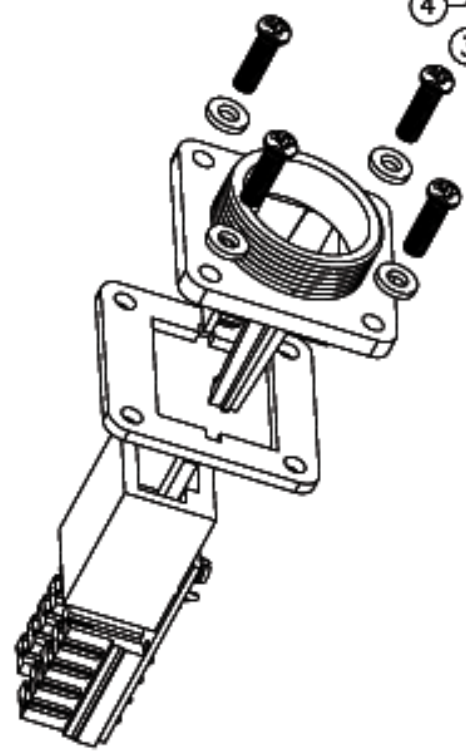

REV.	CON. NO.	DATE	BY	DESCRIPTION

**APPROVED**

SIGNATURE \_\_\_\_\_

DATE \_\_\_\_\_

- Note:
- \*  $\varnothing$  Important Dimension. (⊙為重點尺寸)
  - \* Waterproof Rate: IP67
  - \* Connector: Black, ABS
  - \* Set ②③④ in One 1# Zipper Bag (零件②③④ 封包於1個1號夾鏈袋內)

UNIT:mm		TITLE	RJ45 Shielded Cat5 110D Keystone Jack
TOLERANCE	.X ±0.25 .XX ±0.1 .XXX ±0.05 ANGLES ±1°	SCALE	Free
REV.	01	SHEET	1 OF 2
SIZE	A4	⊙	Inspection Item

ITEM NO	A-RJ45KS-R	DRAWN BY	DongYaLi	DATE	2006/05/08
DWG NO	A-RJ45KS-R	CHECKED BY	Robert Hsu	DATE	2006/05/30
CUSTOMER		APPROVED BY	Max	DATE	2006/06/02

包裝規範圖

×20PCS

APPROVED	
SIGNATURE	
DATE	

Note:

- \* 一盒可放置20Pcs.
- \* 使用中箱,(390\*350\*270).
- \* 配件放置請依包裝規範

UNIT:mm		TITLE	RJ45 Shielded Cat5 110D Keystone Jack		ITEM NO	A-RJ45KS-R	DRAWN BY	DongYaLi	DATE	2006/05/08		
TOLERANCE	±0.5 mm	SCALE	Free		SHEET	2 OF 2	DWG NO	A-RJ45KS-R	CHECKED BY	Robert Hsu	DATE	2006/05/30
		REV.	01		SIZE	A4	CUSTOMER		APPROVED BY	Max	DATE	2006/06/02