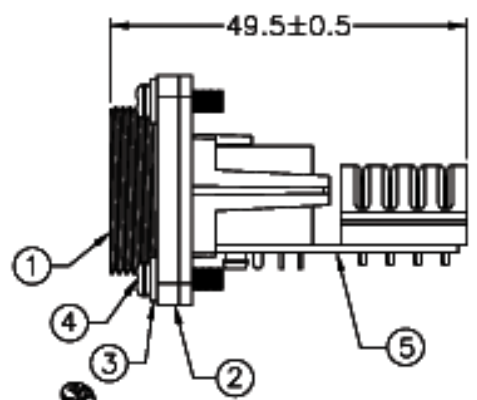

REV.	CON. NO.	DATE	BY	DESCRIPTION

**APPROVED**

SIGNATURE \_\_\_\_\_

DATE \_\_\_\_\_

- Note:
- \*  $\varnothing$  Important Dimension. (⊙為重點尺寸)
  - \* Waterproof Rate: IP67
  - \* Connector: Black, ABS
  - \* Set ②③④ in One 1# Zipper Bag (零件②③④ 封包於1個1號夾鏈袋內)

UNIT:mm		TITLE	RJ45 Shielded Cat5 110D Keystone Jack
TOLERANCE	.X ±0.25 .XX ±0.1 .XXX ±0.05 ANGLES ±1°	SCALE	Free
REV.	01	SHEET	1 OF 2
SIZE	A4	⊙	Inspection Item

ITEM NO	A-RJ45KS-R	DRAWN BY	DongYaLi	DATE	2006/05/08
DWG NO	A-RJ45KS-R	CHECKED BY	Robert Hsu	DATE	2006/05/30
CUSTOMER		APPROVED BY	Max	DATE	2006/06/02

包裝規範圖

×20PCS

APPROVED	
SIGNATURE	
DATE	

Note:

- \* 一盒可放置20Pcs.
- \* 使用中箱,(390\*350\*270).
- \* 配件放置請依包裝規範

UNIT:mm		TITLE	RJ45 Shielded Cat5 110D Keystone Jack		ITEM NO	A-RJ45KS-R	DRAWN BY	DongYaLi	DATE	2006/05/08		
TOLERANCE	±0.5 mm	SCALE	Free		SHEET	2 OF 2	DWG NO	A-RJ45KS-R	CHECKED BY	Robert Hsu	DATE	2006/05/30
		REV.	01		SIZE	A4	CUSTOMER		APPROVED BY	Max	DATE	2006/06/02