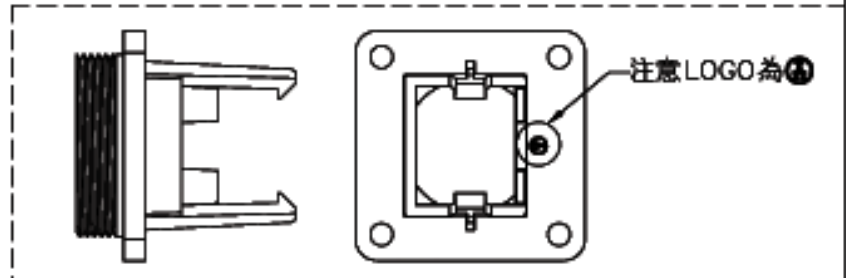

REV.	CON. NO.	DATE	BY	DESCRIPTION

**APPROVED**

SIGNATURE \_\_\_\_\_

DATE \_\_\_\_\_

- Note:
- \*  $\varnothing$  Important Dimension. (⊙為重點尺寸)
  - \* Waterproof Rate: IP67
  - \* Connector: Black, ABS
  - \* Set ②③④ in One 1# Zipper Bag (零件②③④ 封包於1個1號夾鏈袋內)

UNIT:mm		TITLE	RJ45 Shielded Cat5 110D Keystone Jack
TOLERANCE	.X ±0.25 .XX ±0.1 .XXX ±0.05 ANGLES ±1°	SCALE	Free
REV.	01	SHEET	1 OF 2
SIZE	A4	⊙	Inspection Item

ITEM NO	A-RJ45KS-R	DRAWN BY	DongYaLi	DATE	2006/05/08
DWG NO	A-RJ45KS-R	CHECKED BY	Robert Hsu	DATE	2006/05/30
CUSTOMER		APPROVED BY	Max	DATE	2006/06/02

包裝規範圖

×20PCS

APPROVED	
SIGNATURE	
DATE	

Note:

- \* 一盒可放置20Pcs.
- \* 使用中箱,(390\*350\*270).
- \* 配件放置請依包裝規範

UNIT:mm		TITLE	RJ45 Shielded Cat5 110D Keystone Jack		ITEM NO	A-RJ45KS-R	DRAWN BY	DongYaLi	DATE	2006/05/08		
TOLERANCE	±0.5 mm	SCALE	Free		SHEET	2 OF 2	DWG NO	A-RJ45KS-R	CHECKED BY	Robert Hsu	DATE	2006/05/30
		REV.	01		SIZE	A4	CUSTOMER		APPROVED BY	Max	DATE	2006/06/02